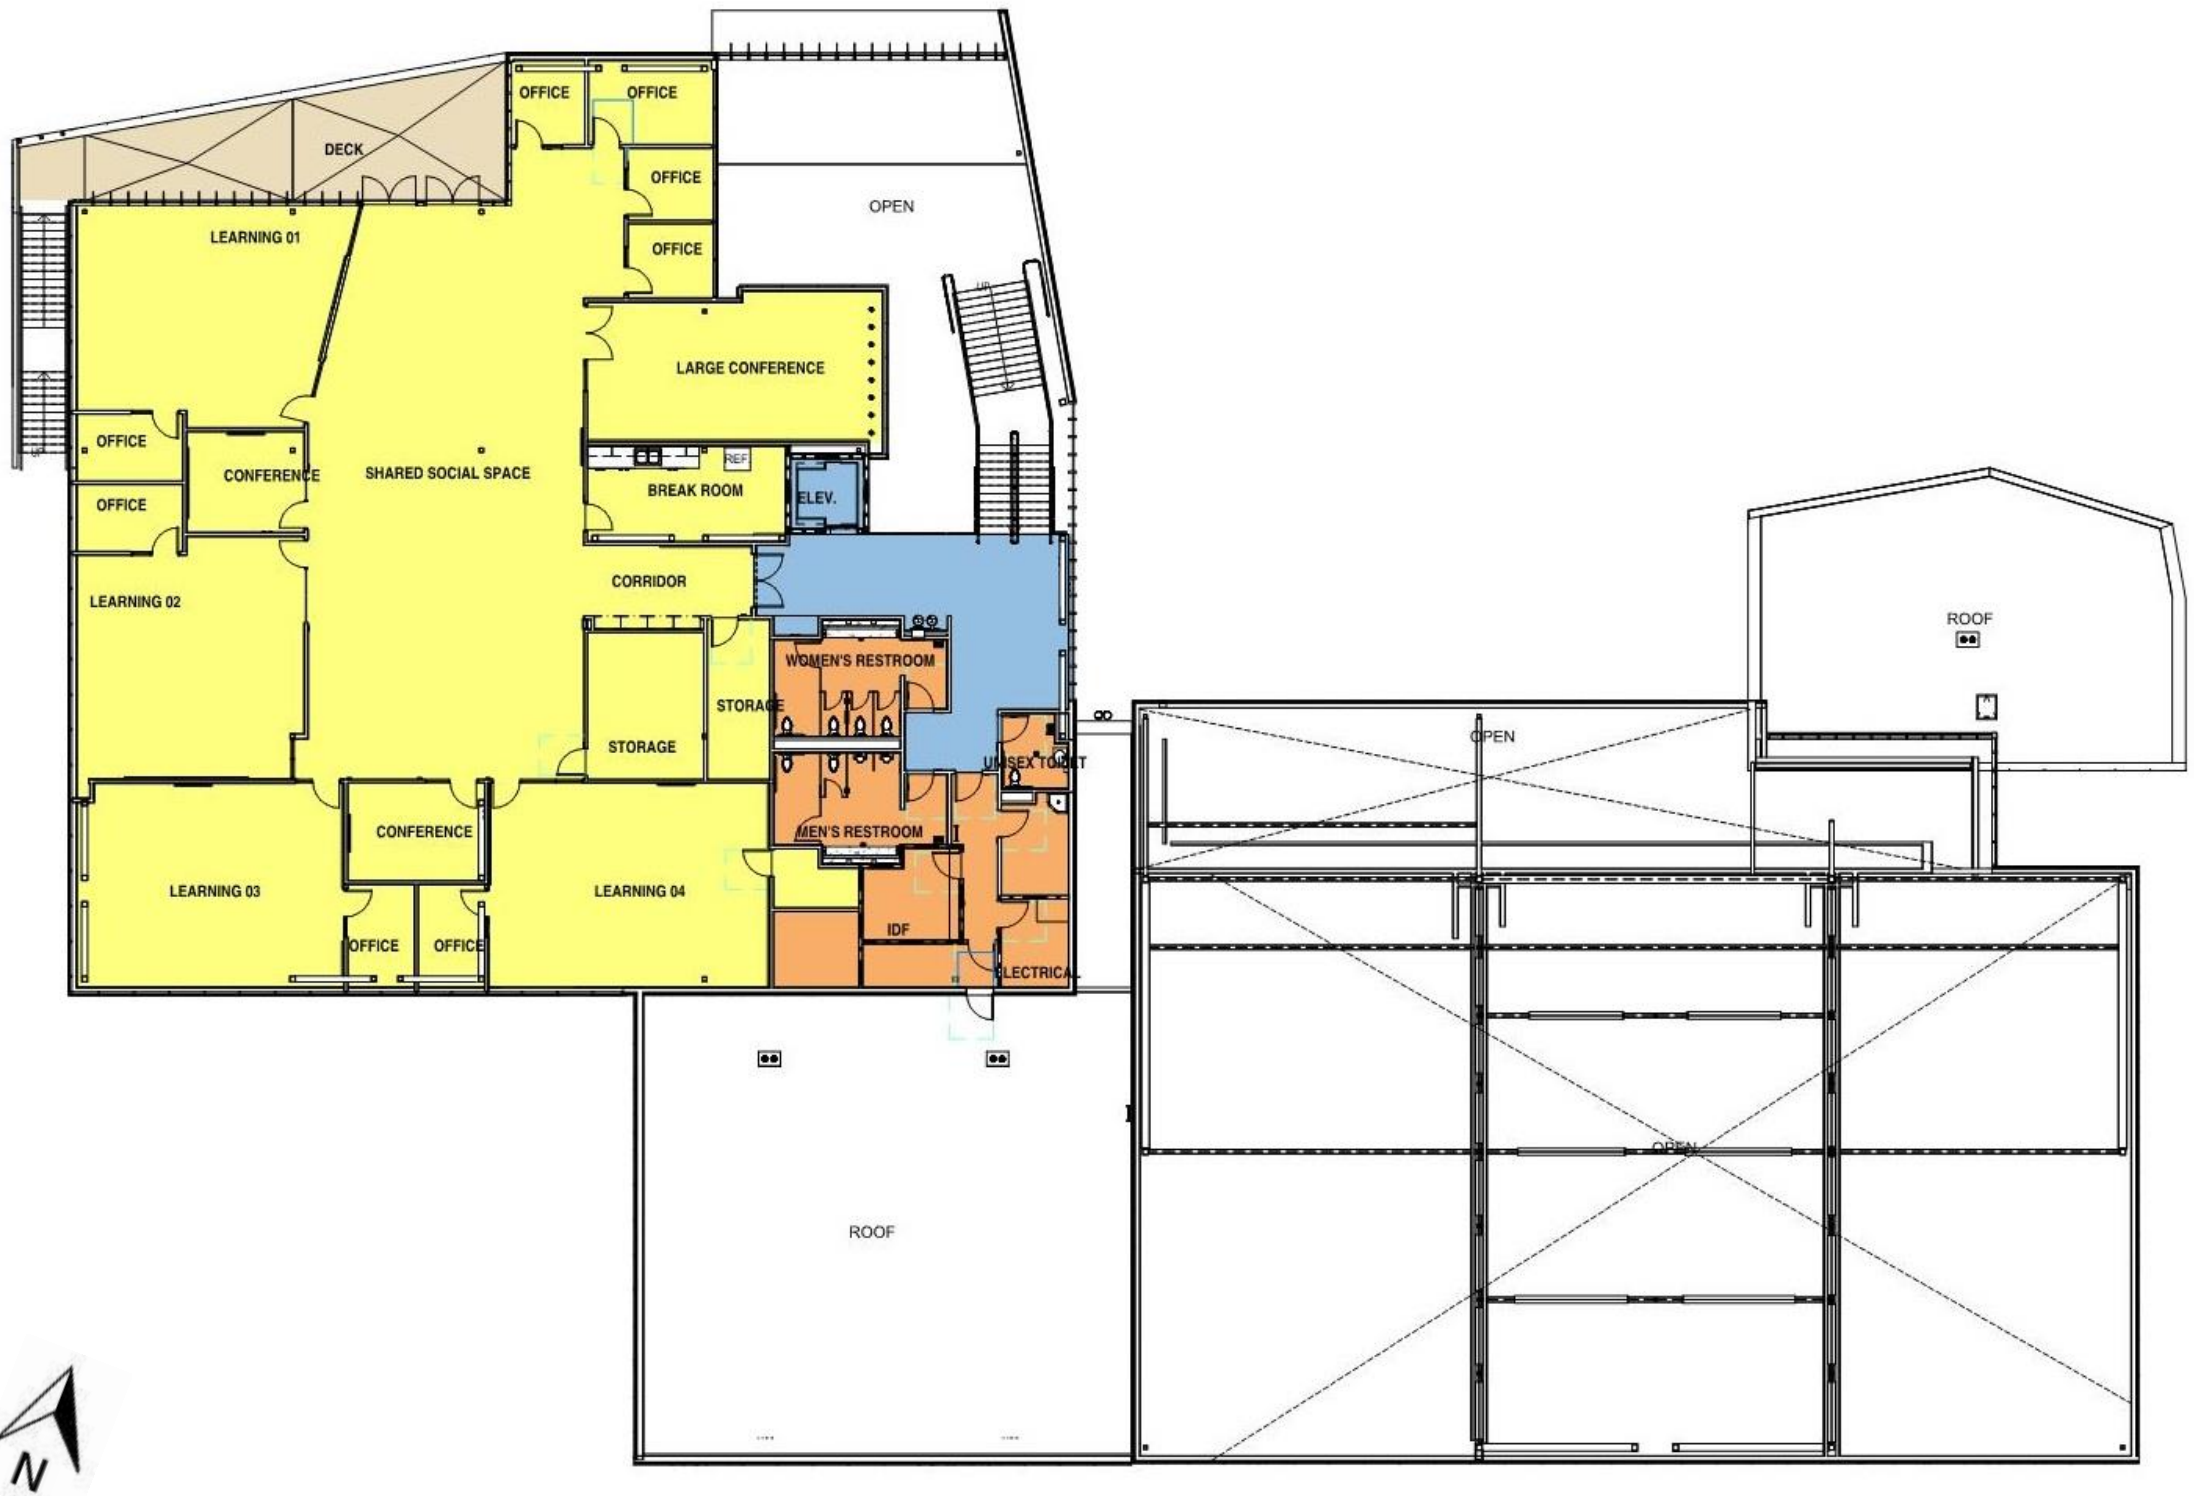

Student Union Building – North views from campus

Student Union Building – First Floor

36,600 GSF (entire building)

SUPPORT SPACES

LEARNING COMMUNITIES

STUDENT LIFE