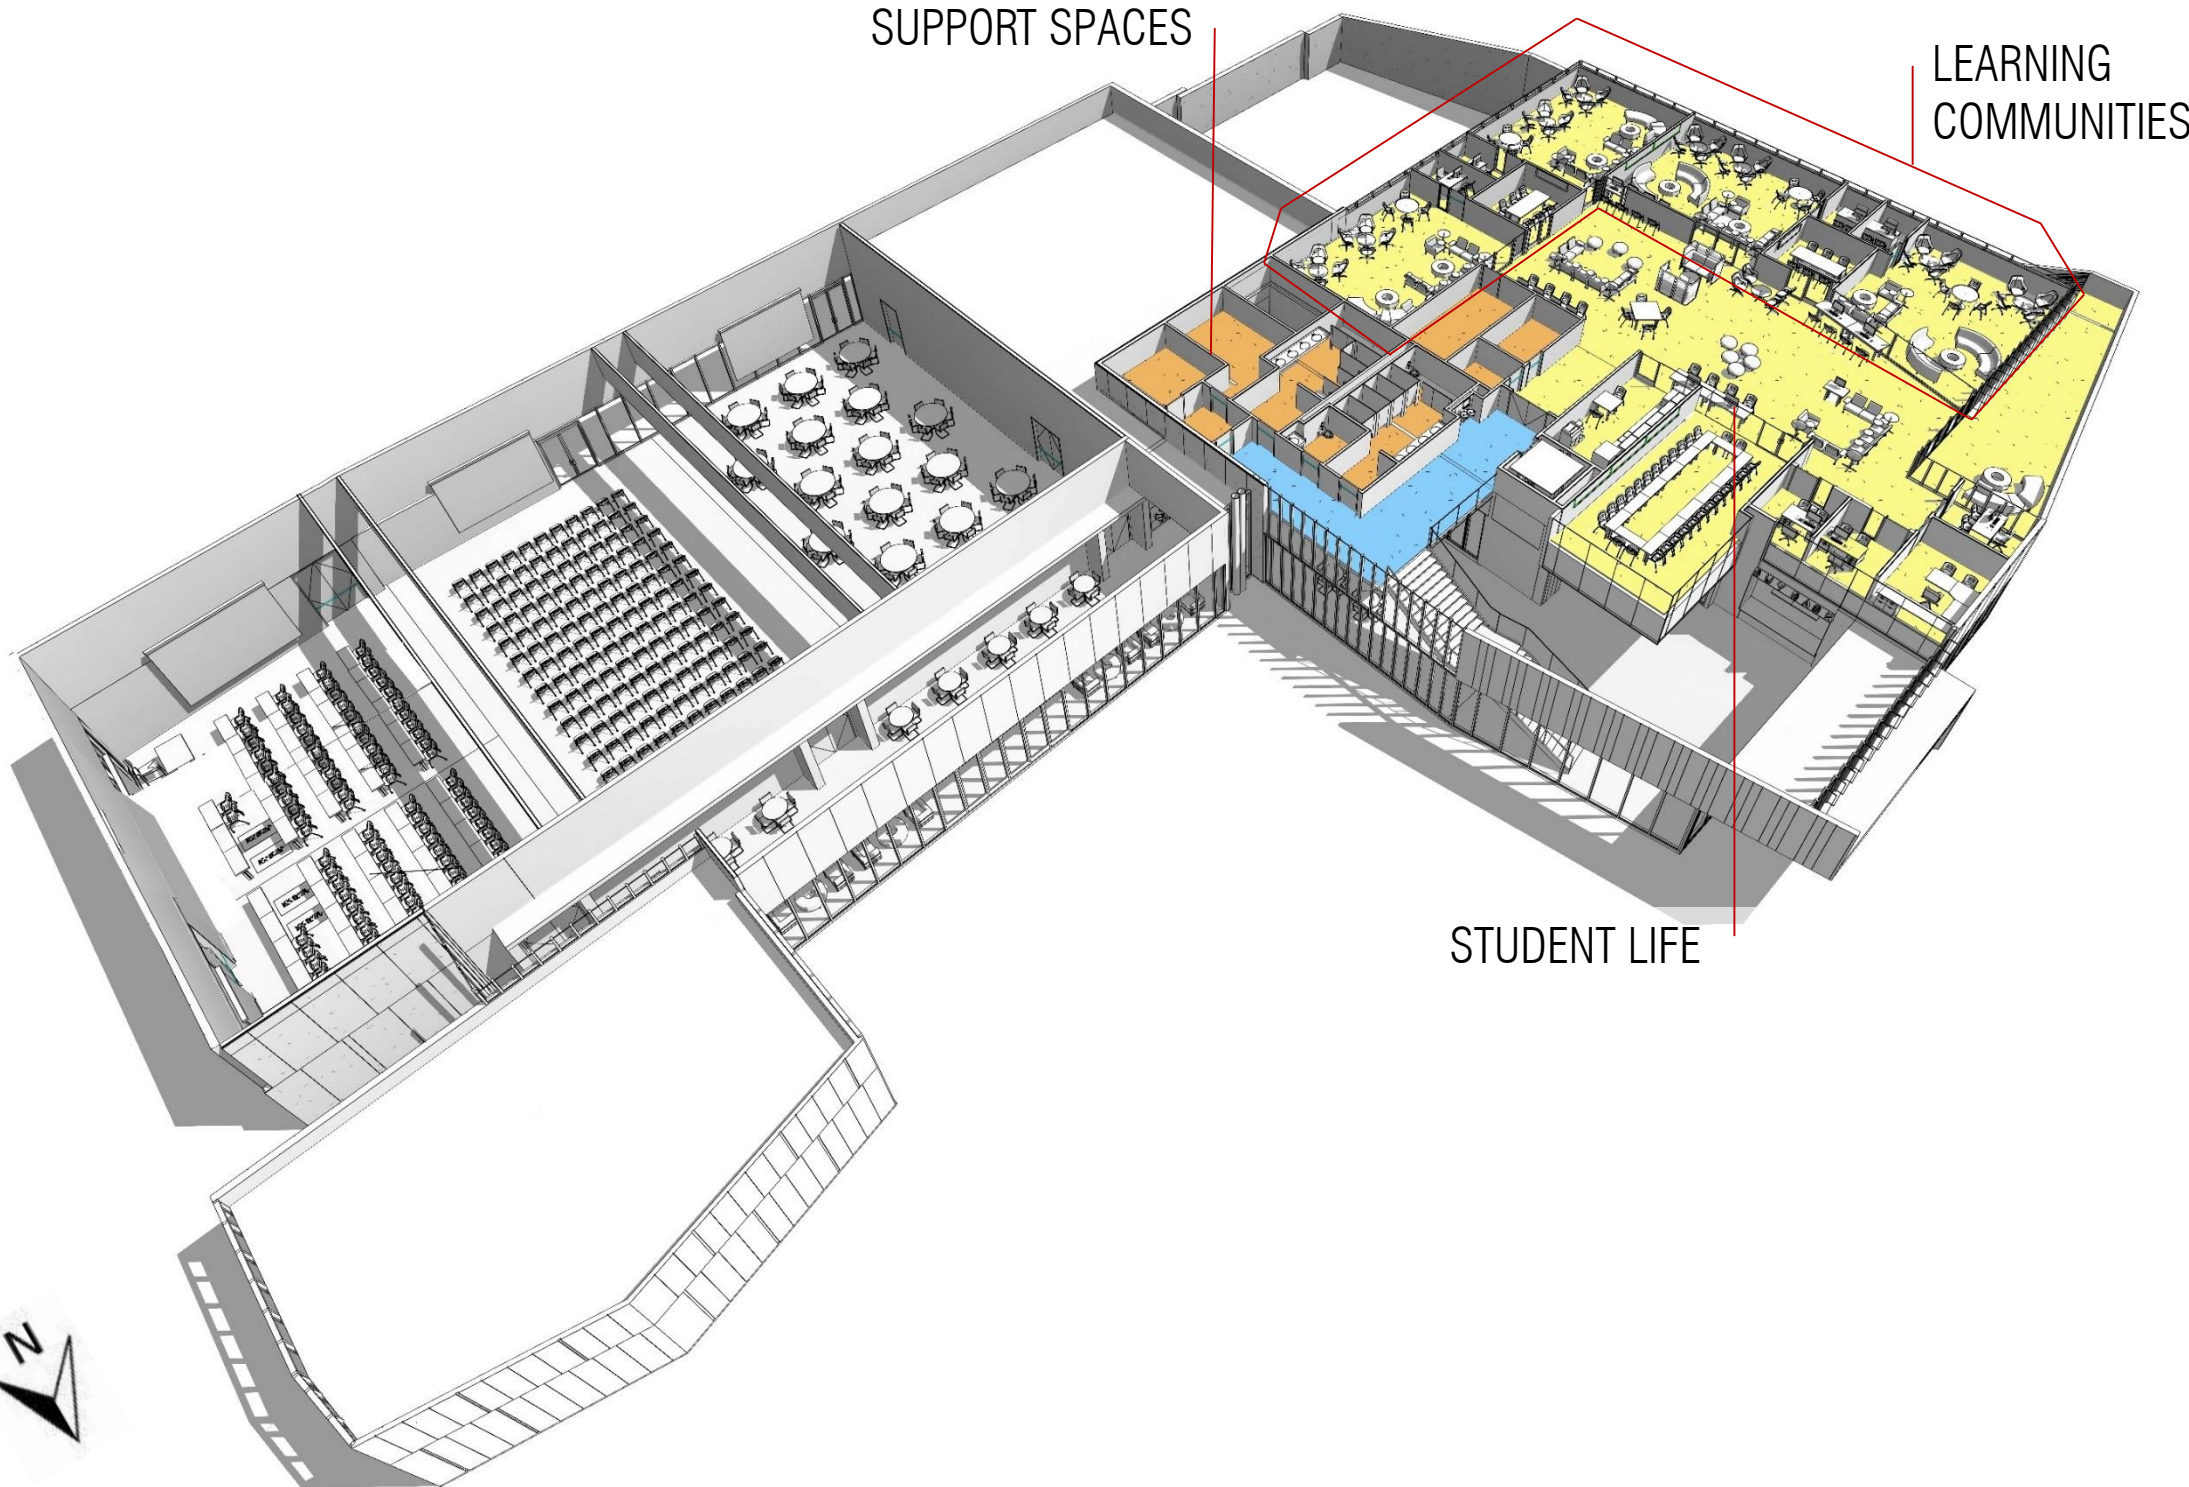

Student Union Building – North views from campus

Student Union Building – First Floor

36,600 GSF (entire building)

SUPPORT SPACES

LEARNING COMMUNITIES

STUDENT LIFE