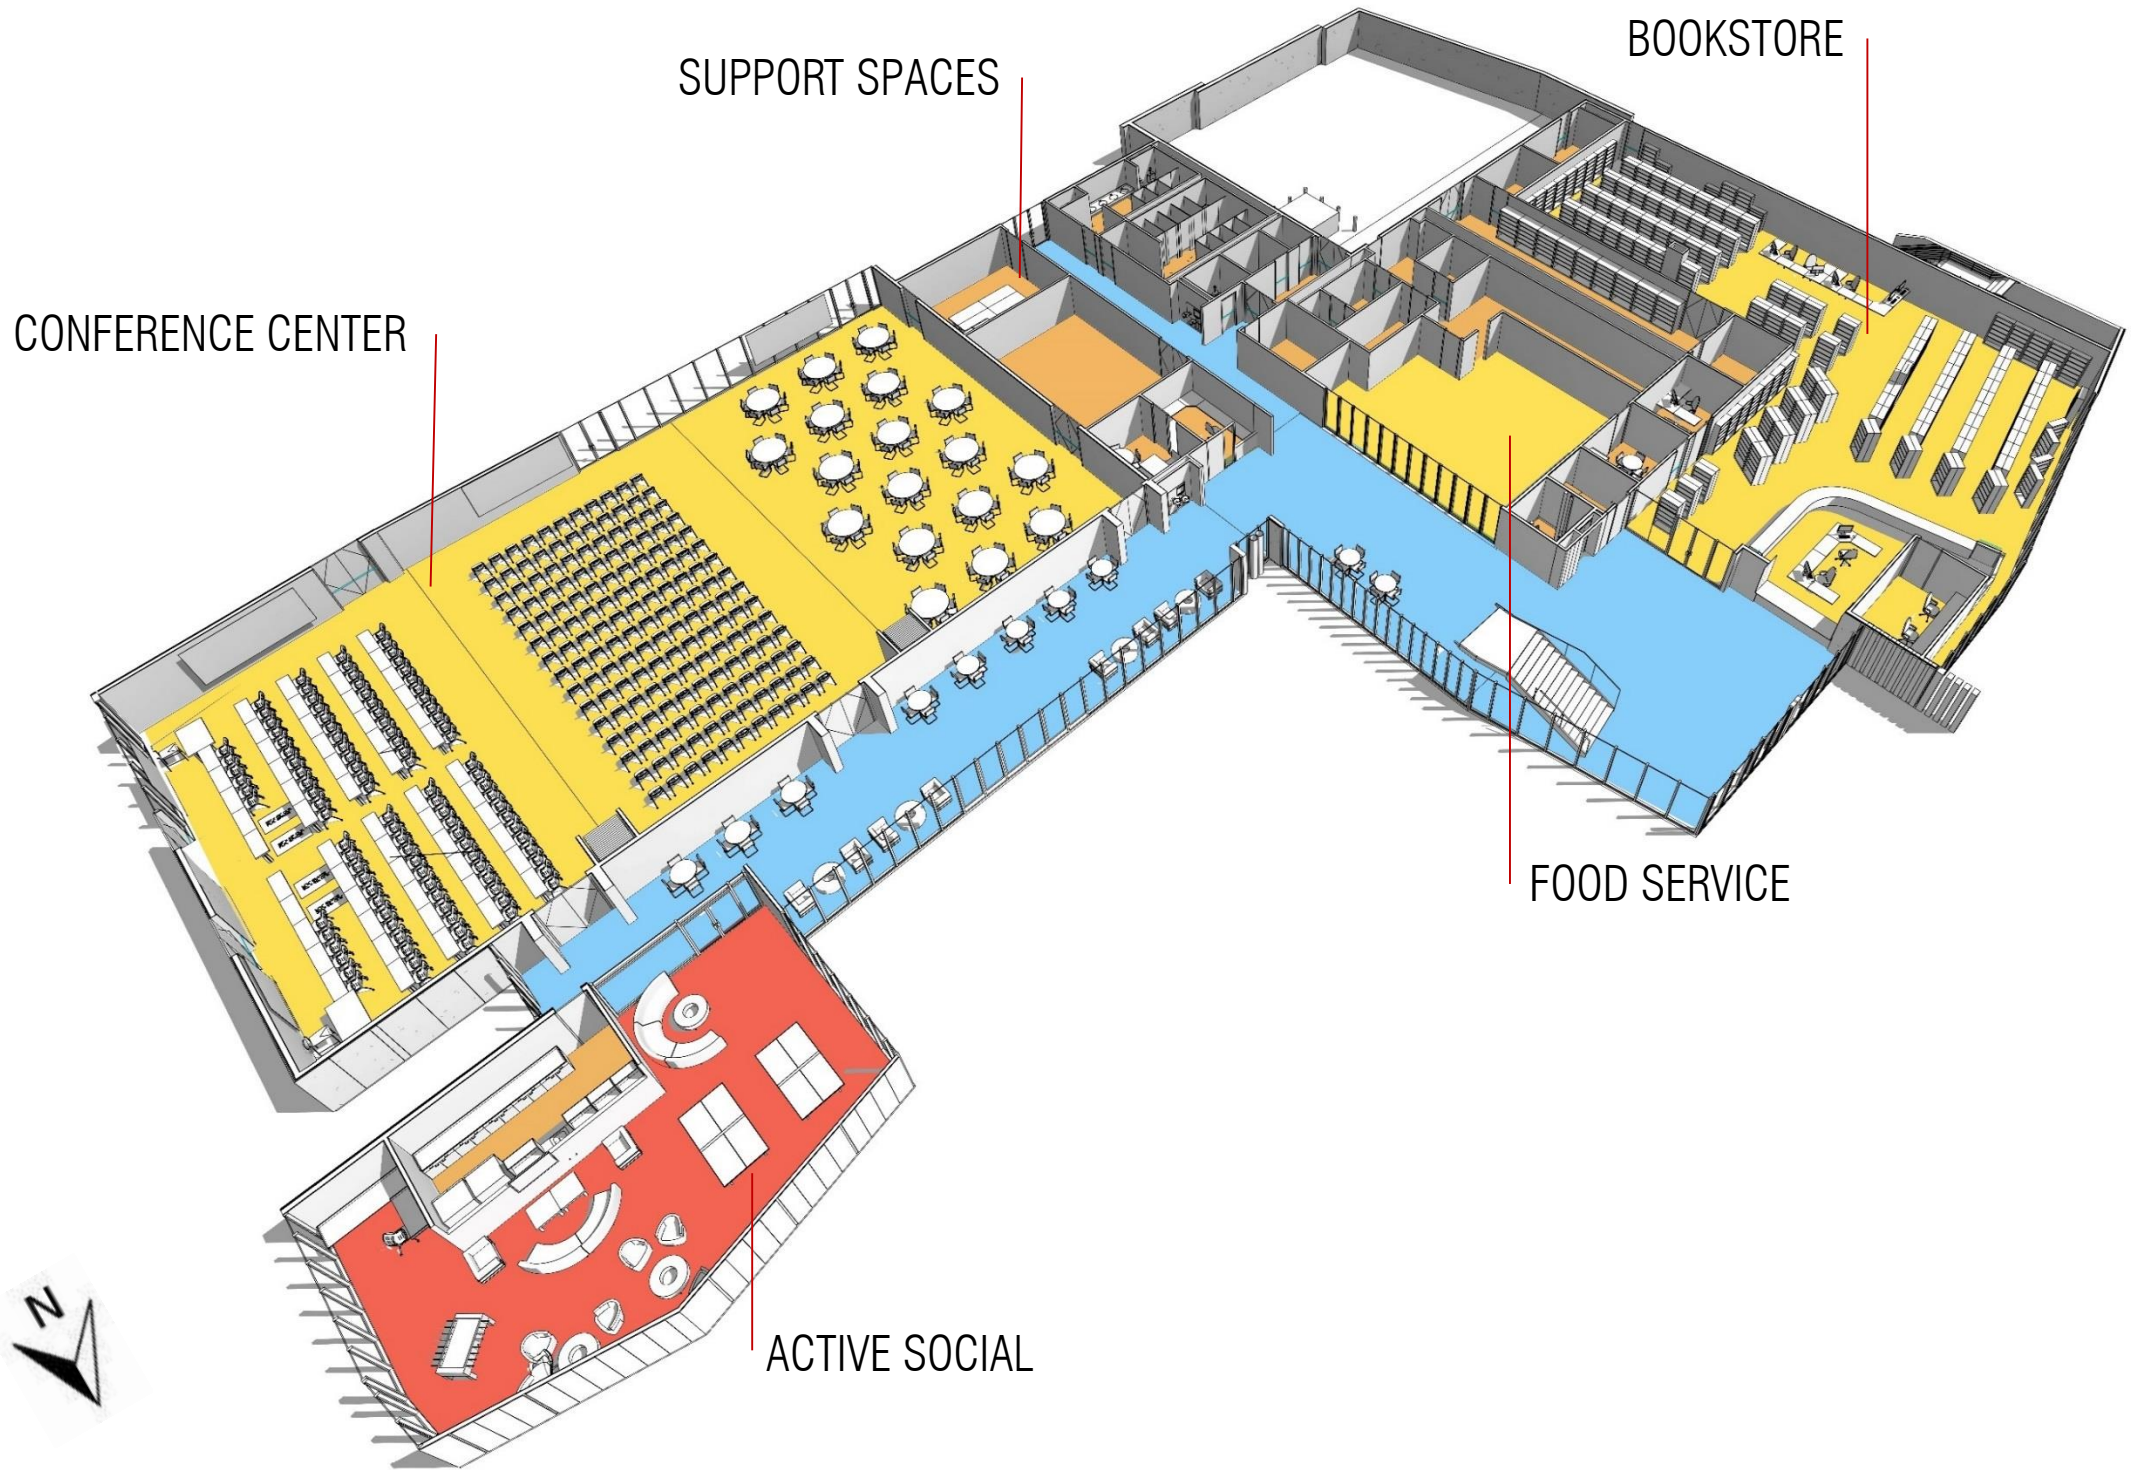

Student Union Building – North views from campus

Student Union Building – First Floor

36,600 GSF (entire building)

SUPPORT SPACES

LEARNING COMMUNITIES

STUDENT LIFE