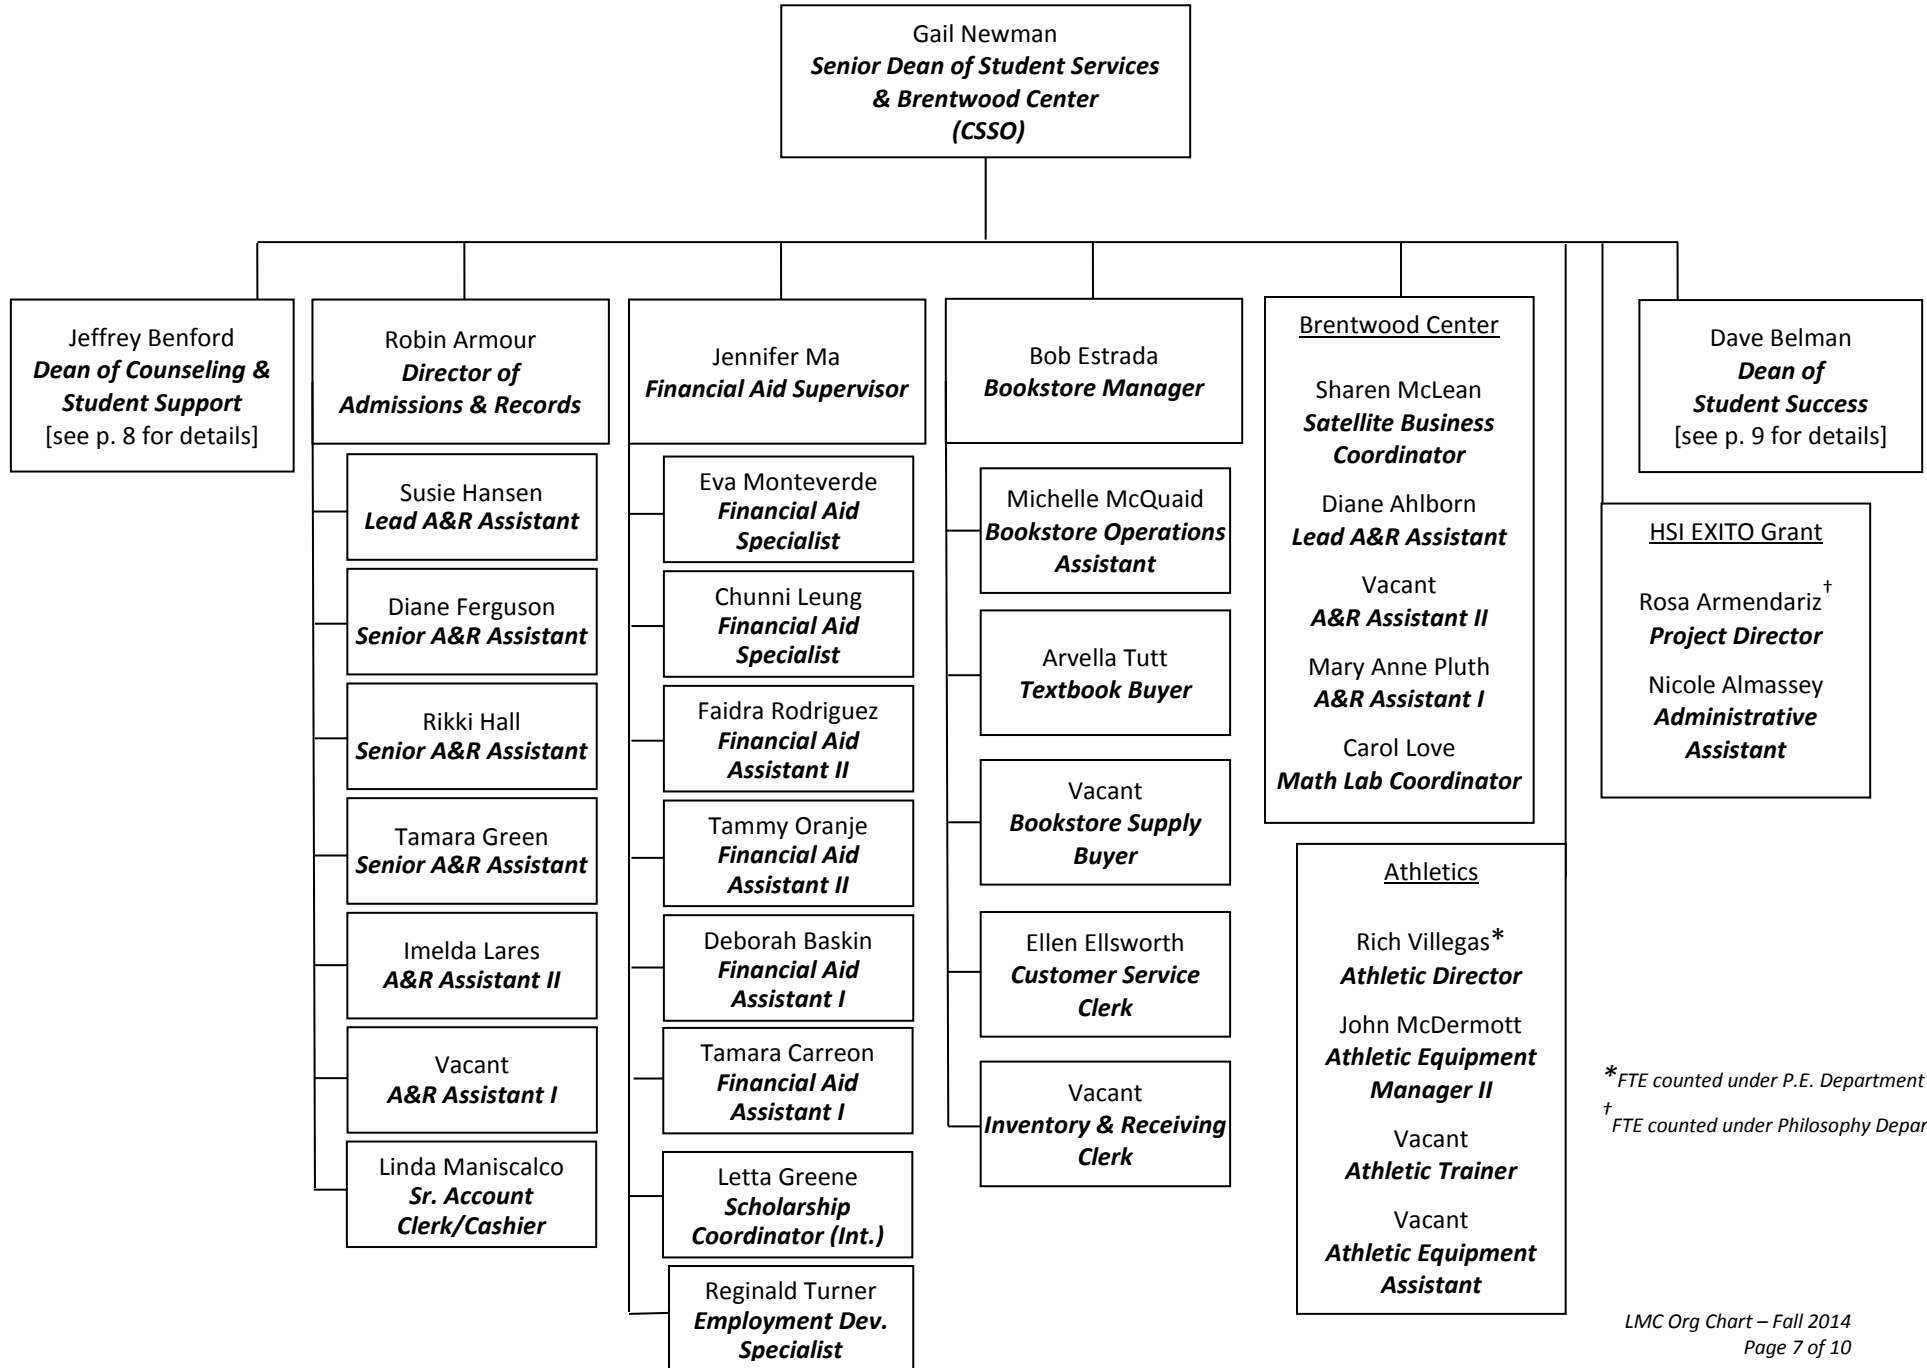

ADMINISTRATION

PRESIDENT'S OFFICE, DIRECT REPORTS & CABINET

LOS MEDANOS
COLLEGE

OFFICE OF INSTRUCTION

CAREER TECHNICAL EDUCATION & SOCIAL SCIENCE

MATHEMATICS & SCIENCES

*FTE counted under Math Department

LIBERAL ARTS

Nancy Ybarra
Dean of Liberal Arts

LOS MEDANOS COLLEGE

STUDENT SERVICES

*FTE counted under P.E. Department
 † FTE counted under Philosophy Department

COUNSELING & STUDENT SUPPORT

STUDENT SUCCESS

* FTE counted under Math Department