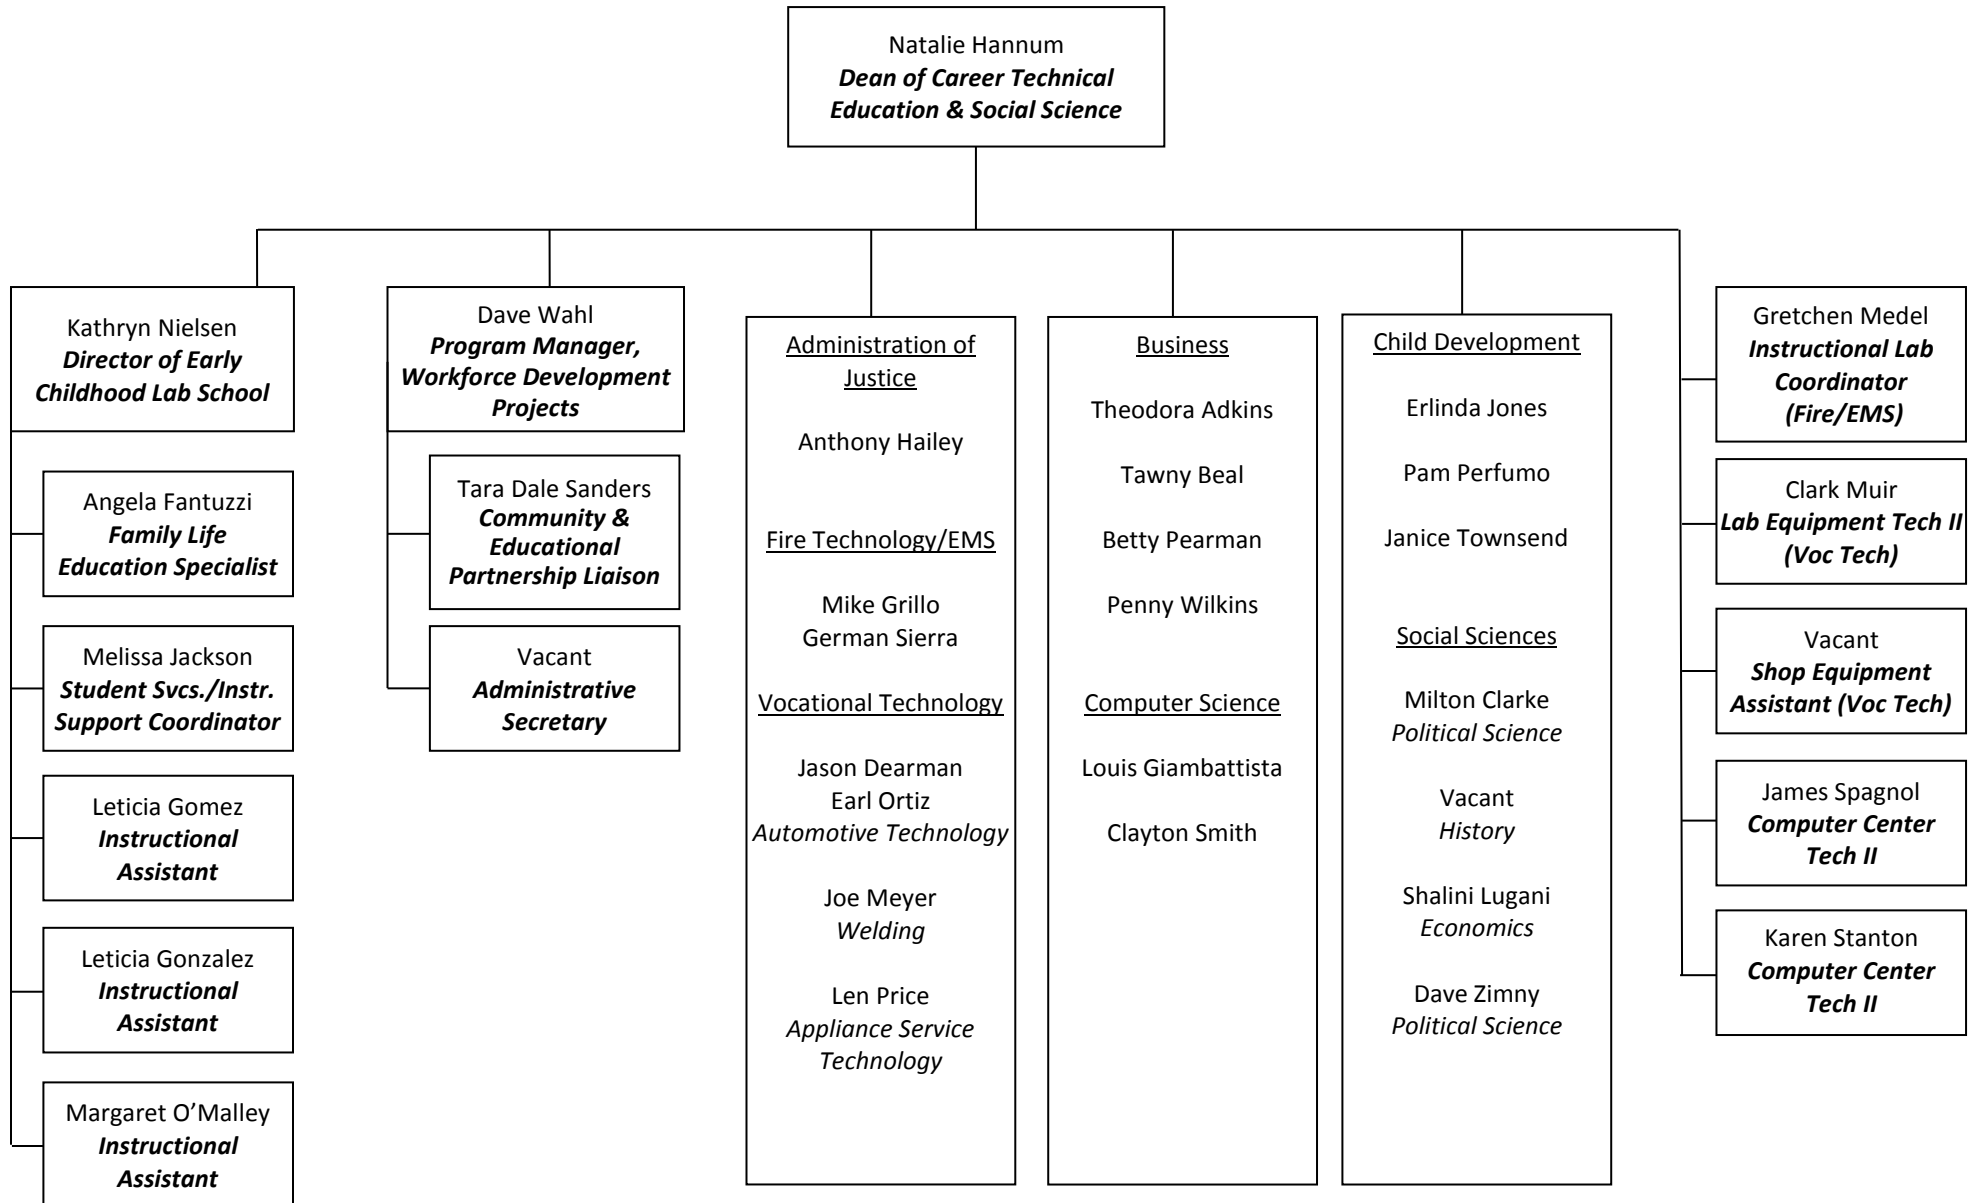

ADMINISTRATION

PRESIDENT'S OFFICE, DIRECT REPORTS & CABINET

LOS MEDANOS
COLLEGE

OFFICE OF INSTRUCTION

CAREER TECHNICAL EDUCATION & SOCIAL SCIENCE

MATHEMATICS & SCIENCES

*FTE counted under Math Department

LIBERAL ARTS

Nancy Ybarra
Dean of Liberal Arts

LOS MEDANOS COLLEGE

STUDENT SERVICES

*FTE counted under P.E. Department
 † FTE counted under Philosophy Department

COUNSELING & STUDENT SUPPORT

STUDENT SUCCESS

* FTE counted under Math Department