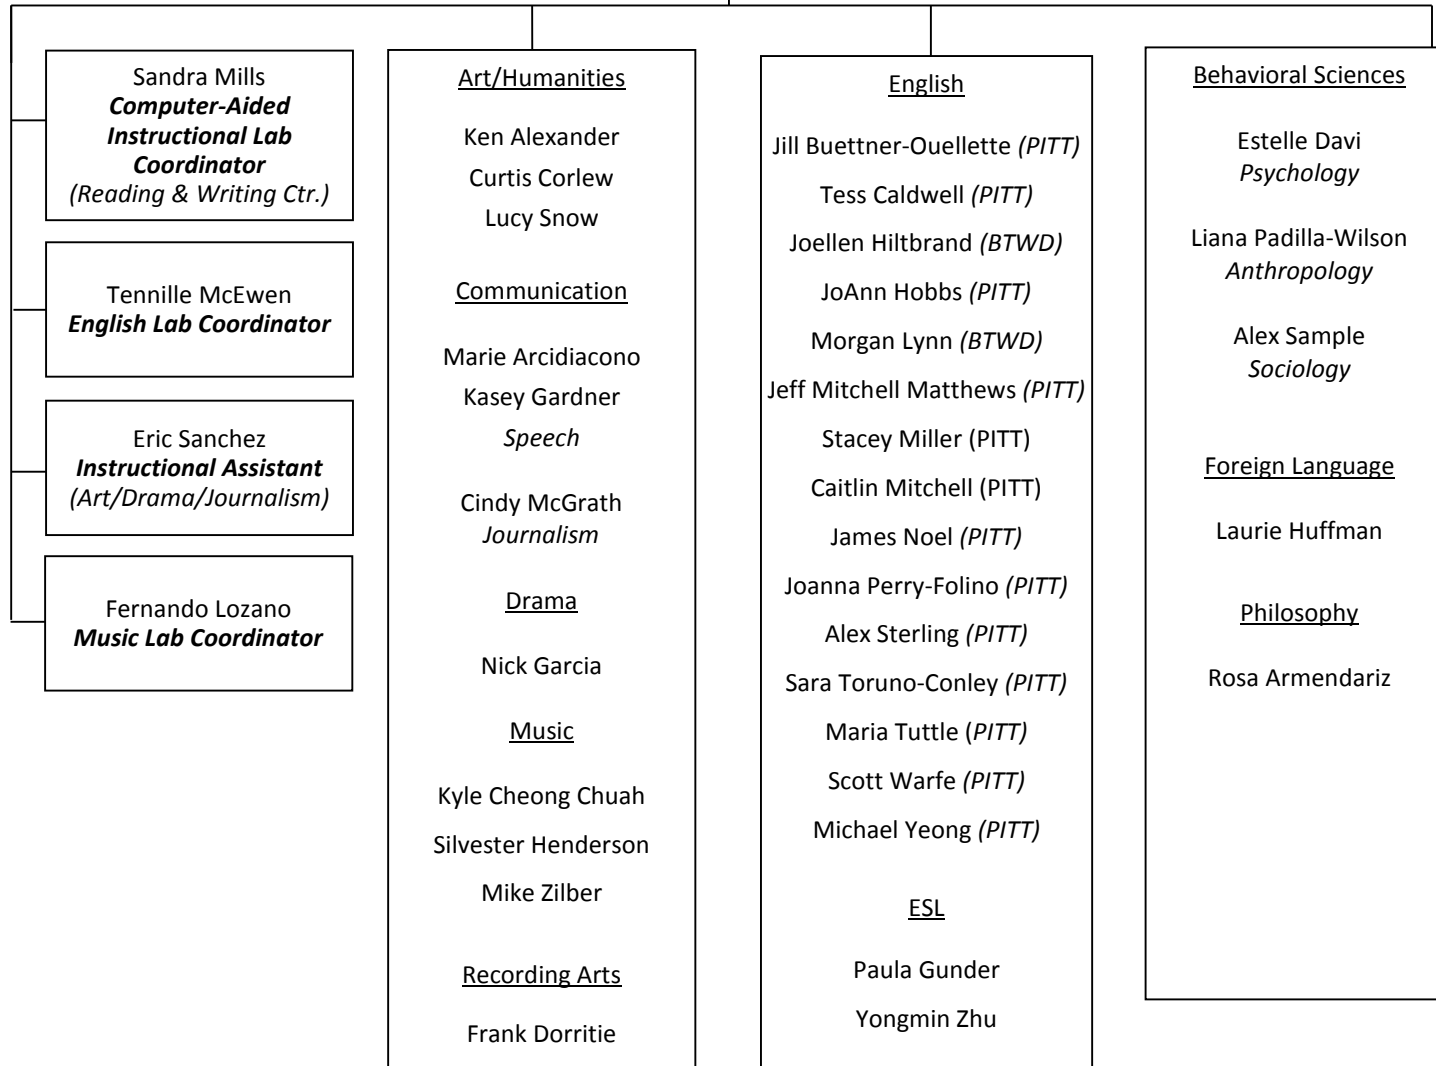

LOS MEDANOS COLLEGE

ADMINISTRATION

PRESIDENT'S OFFICE, DIRECT REPORTS & CABINET

OFFICE OF INSTRUCTION

CAREER TECHNICAL EDUCATION & SOCIAL SCIENCE

MATHEMATICS & SCIENCES

A'kilah Moore
Dean of Mathematics & Sciences

*FTE counted under Math Department

LOS MEDANOS
COLLEGE

LIBERAL ARTS

Nancy Ybarra
Dean of Liberal Arts

STUDENT SERVICES

*FTE counted under P.E. Department
†FTE counted under Philosophy Department

COUNSELING & STUDENT SUPPORT