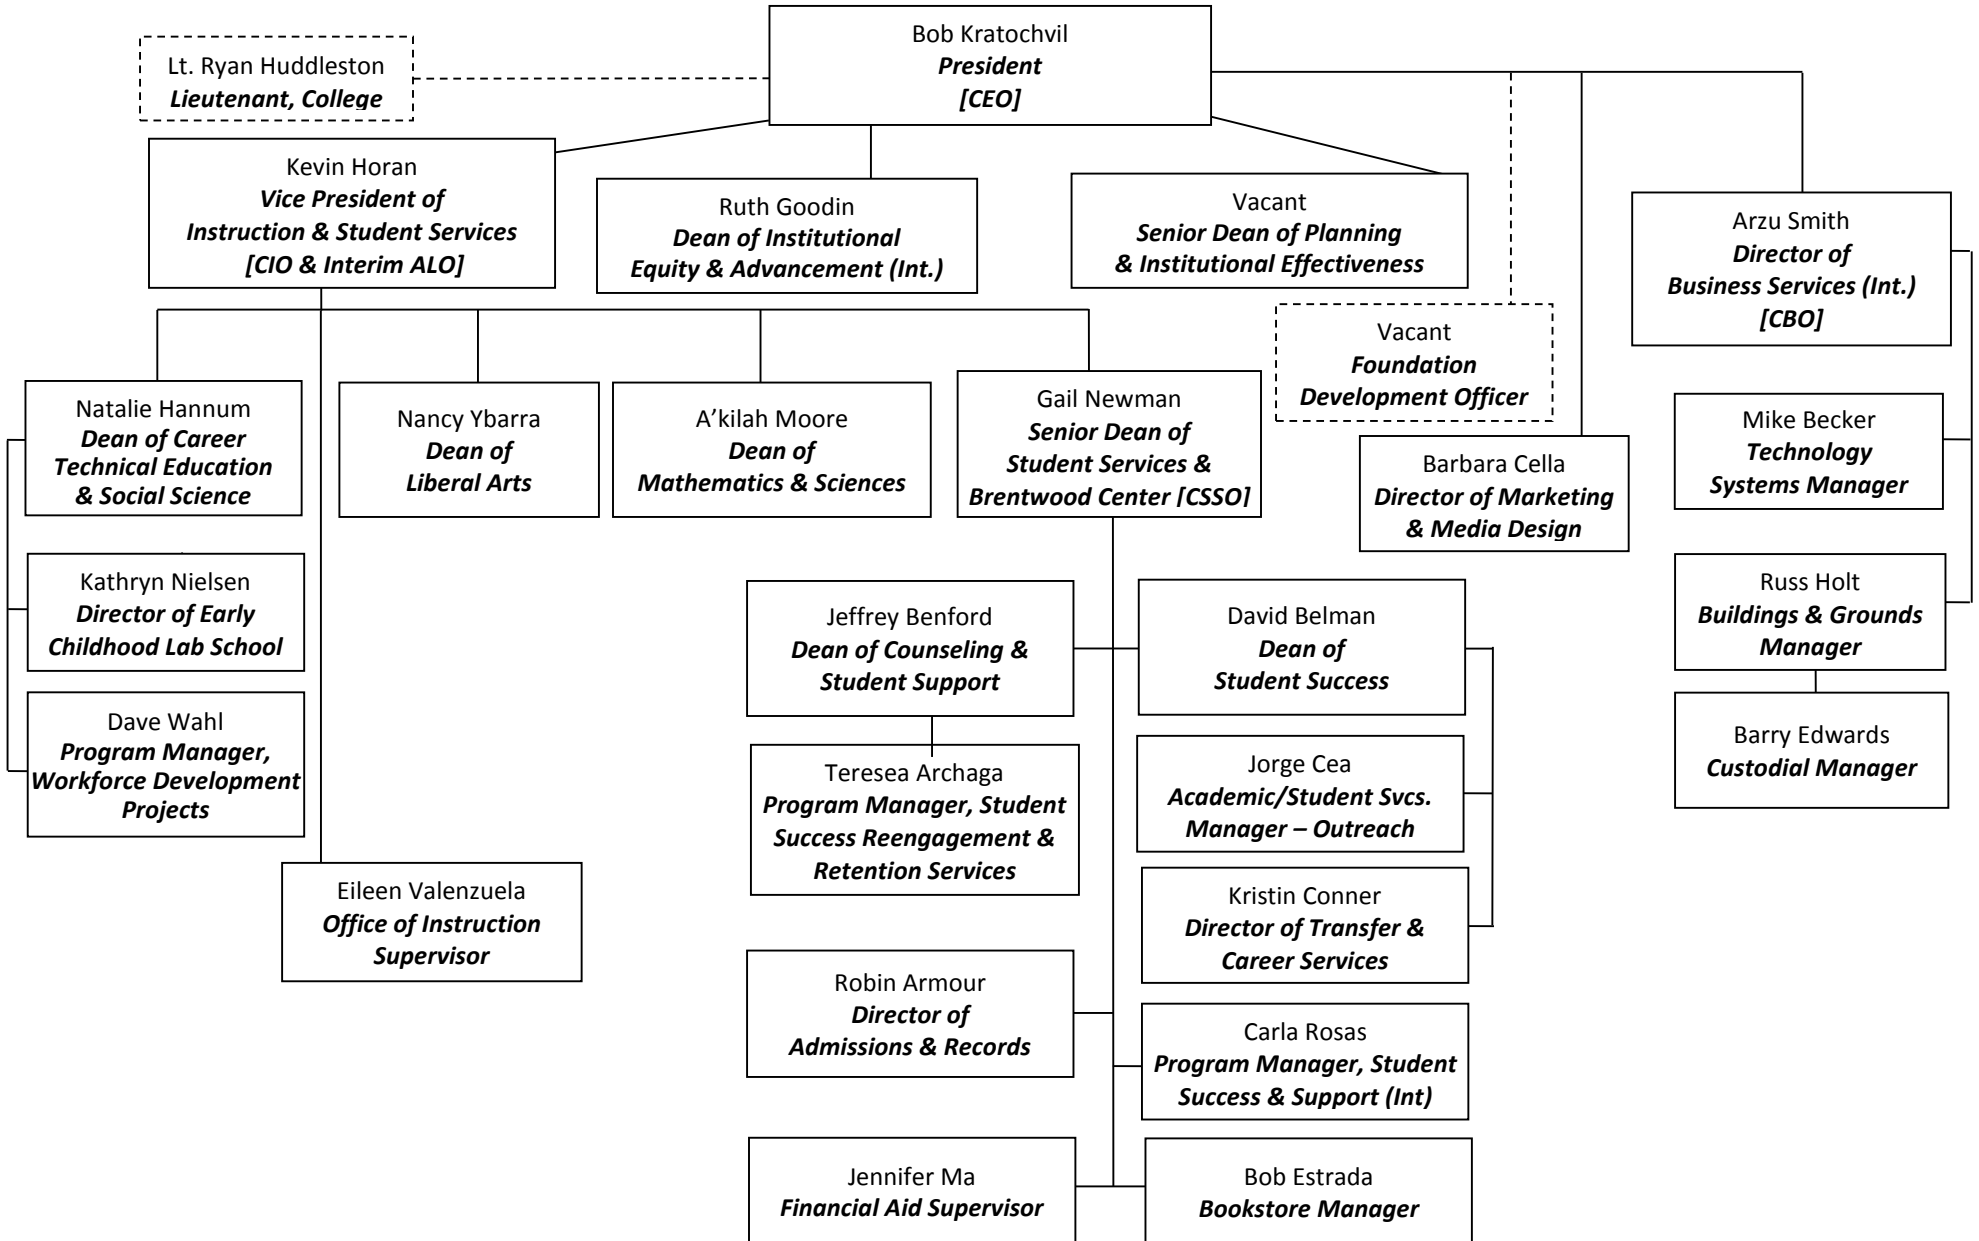

LOS MEDANOS COLLEGE

ADMINISTRATION

PRESIDENT'S OFFICE, DIRECT REPORTS & CABINET

OFFICE OF INSTRUCTION

CAREER TECHNICAL EDUCATION & SOCIAL SCIENCE

MATHEMATICS & SCIENCES

A'kilah Moore
Dean of Mathematics & Sciences

*FTE counted under Math Department

LOS MEDANOS
COLLEGE

LIBERAL ARTS

Nancy Ybarra
Dean of Liberal Arts

STUDENT SERVICES

*FTE counted under P.E. Department
†FTE counted under Philosophy Department

COUNSELING & STUDENT SUPPORT