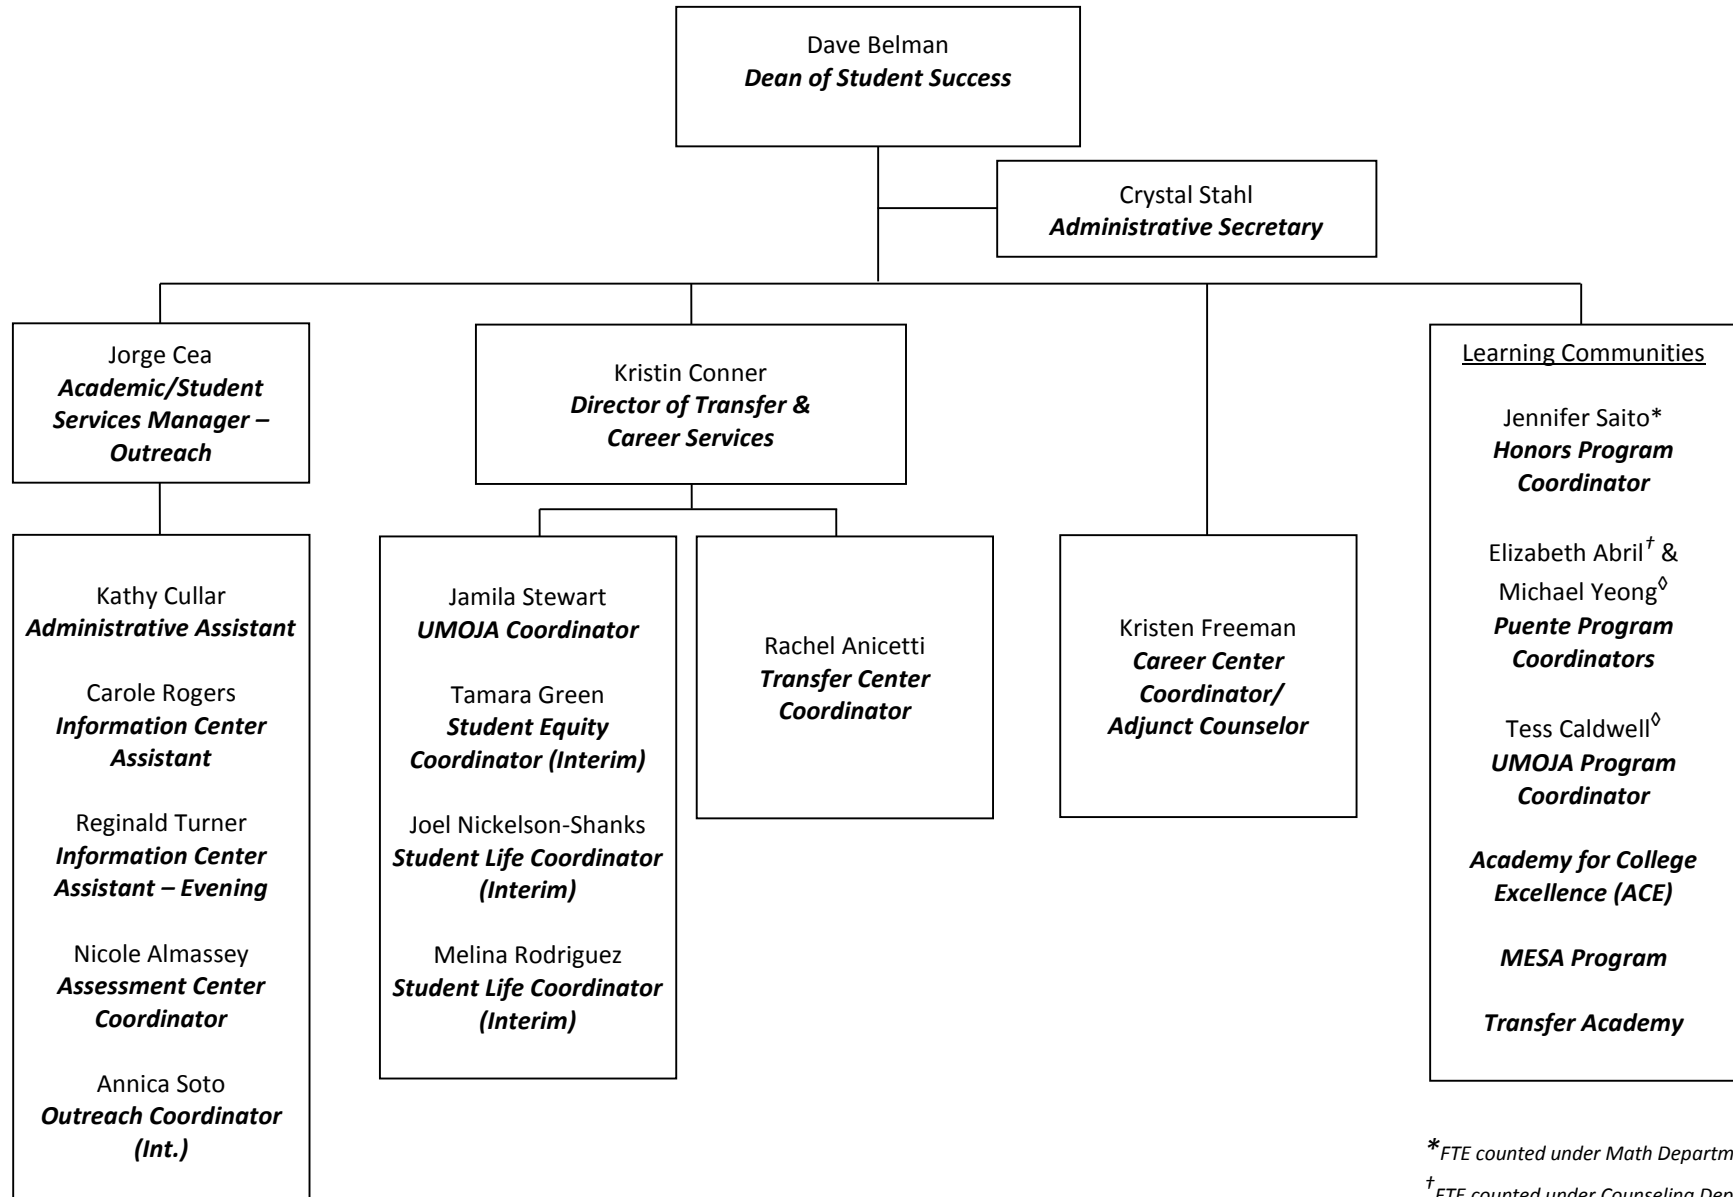

LOS MEDANOS COLLEGE

ADMINISTRATION

PRESIDENT'S OFFICE, DIRECT REPORTS & CABINET

OFFICE OF INSTRUCTION

CAREER TECHNICAL EDUCATION & SOCIAL SCIENCE

MATHEMATICS & SCIENCES

A'kilah Moore
Dean of Mathematics & Sciences

*FTE counted under Math Department

LOS MEDANOS
COLLEGE

LIBERAL ARTS

Nancy Ybarra
Dean of Liberal Arts

STUDENT SERVICES

*FTE counted under P.E. Department
†FTE counted under Philosophy Department

COUNSELING & STUDENT SUPPORT

STUDENT SUCCESS

* FTE counted under Math Department

† FTE counted under Counseling Department

◇ FTE counted under English Department

BUSINESS SERVICES