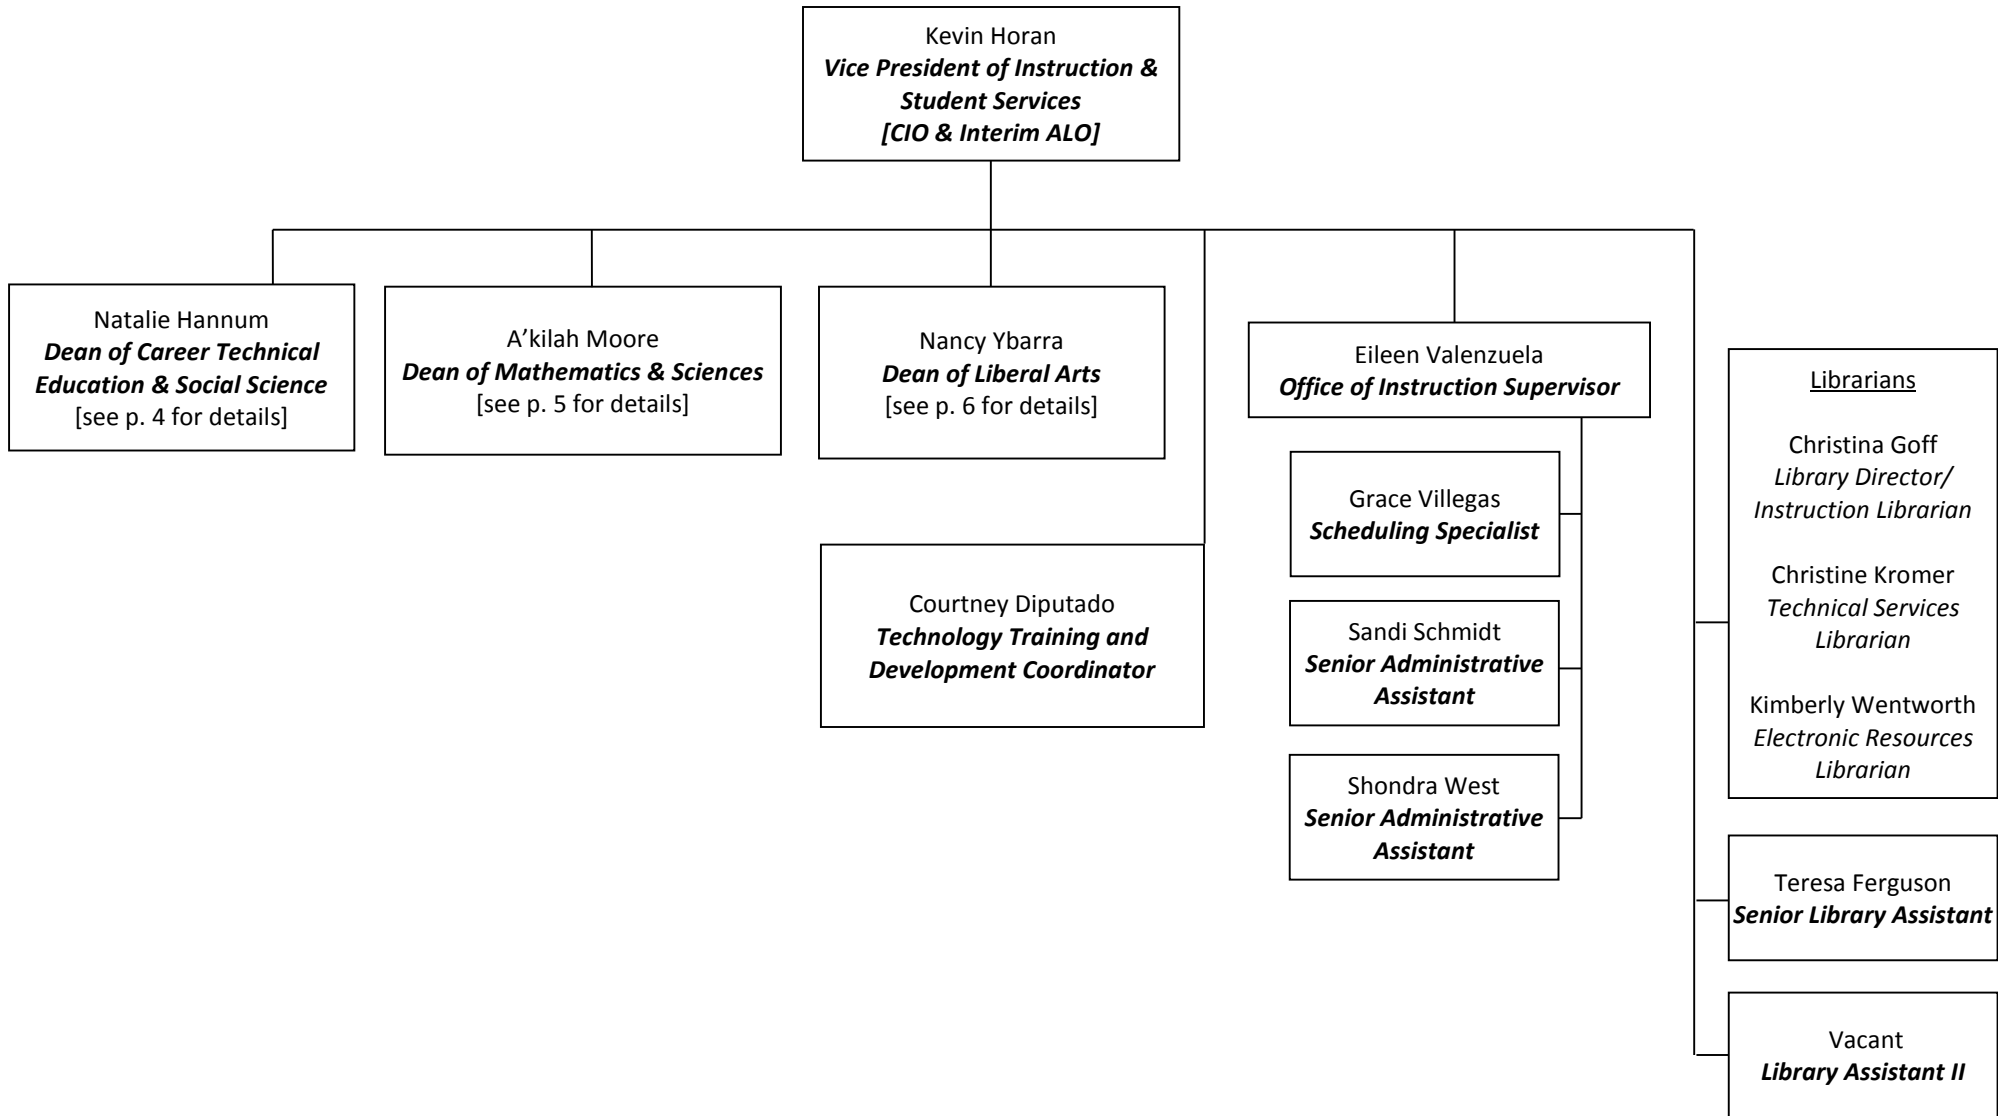

LOS MEDANOS COLLEGE

ADMINISTRATION

PRESIDENT'S OFFICE, DIRECT REPORTS & CABINET

OFFICE OF INSTRUCTION

CAREER TECHNICAL EDUCATION & SOCIAL SCIENCE

MATHEMATICS & SCIENCES

A'kilah Moore
Dean of Mathematics & Sciences

*FTE counted under Math Department

LOS MEDANOS
COLLEGE

LIBERAL ARTS

Nancy Ybarra
Dean of Liberal Arts

STUDENT SERVICES

*FTE counted under P.E. Department
†FTE counted under Philosophy Department

COUNSELING & STUDENT SUPPORT