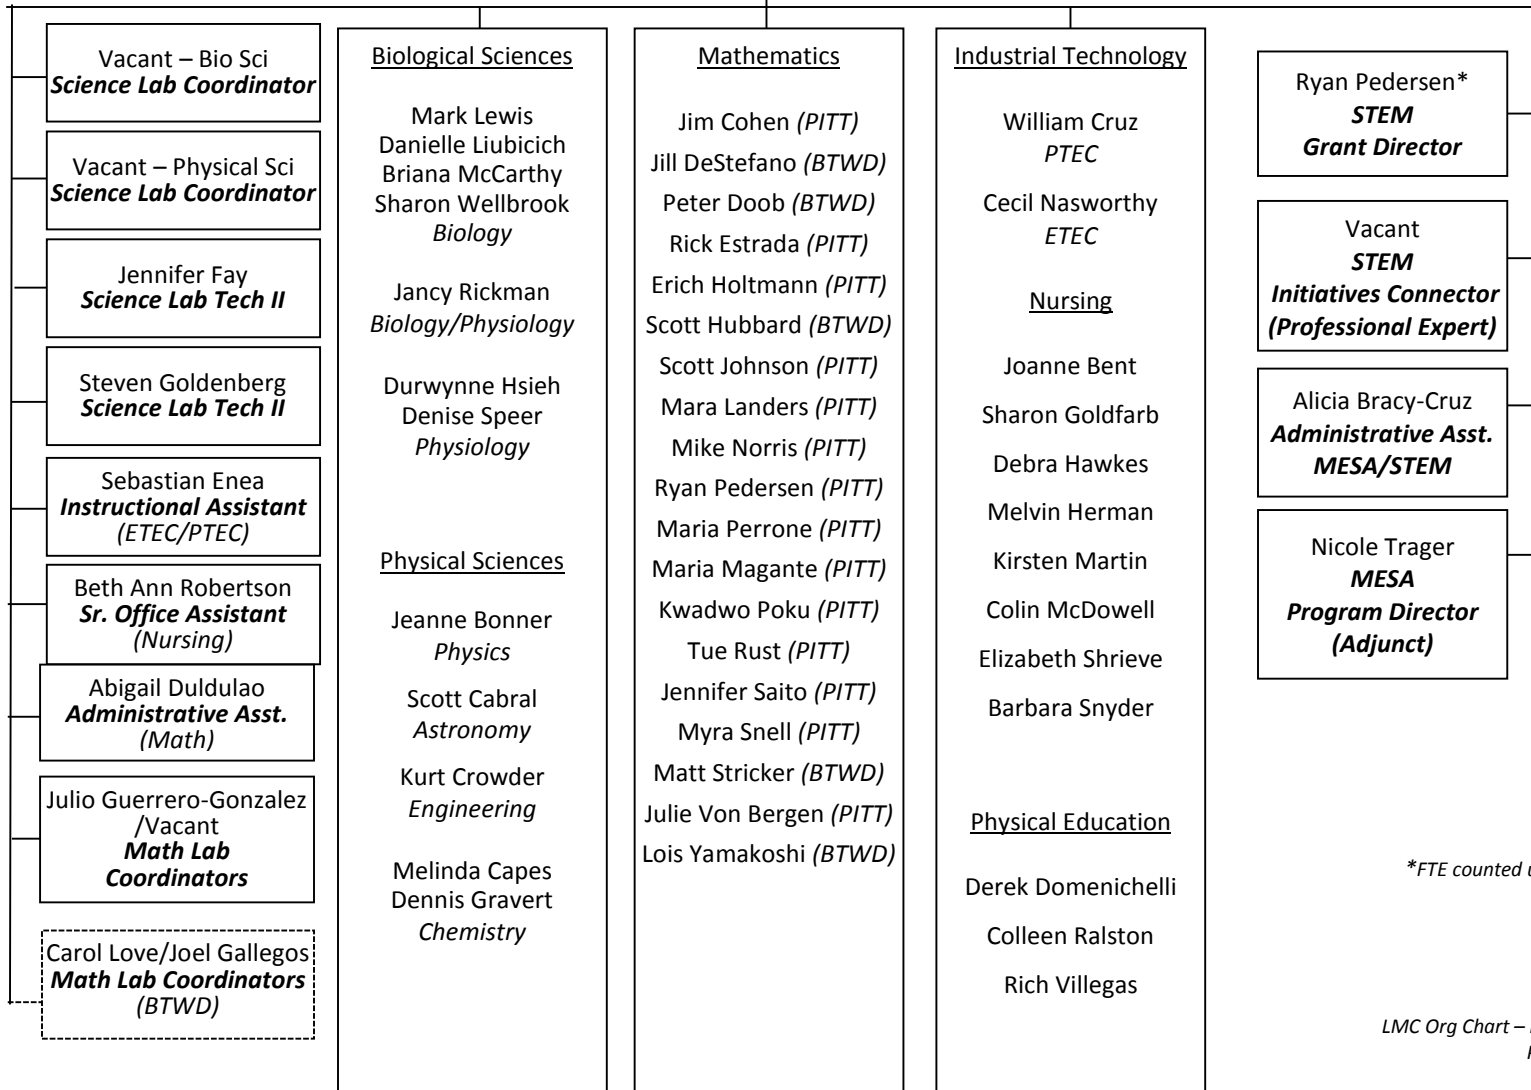

LOS MEDANOS COLLEGE

ADMINISTRATION

PRESIDENT'S OFFICE, DIRECT REPORTS & CABINET

OFFICE OF INSTRUCTION

CAREER TECHNICAL EDUCATION & SOCIAL SCIENCE

MATHEMATICS & SCIENCES

A'kilah Moore
Dean of Mathematics & Sciences

*FTE counted under Math Department

LOS MEDANOS
COLLEGE

LIBERAL ARTS

Nancy Ybarra
Dean of Liberal Arts

STUDENT SERVICES

*FTE counted under P.E. Department
†FTE counted under Philosophy Department

COUNSELING & STUDENT SUPPORT