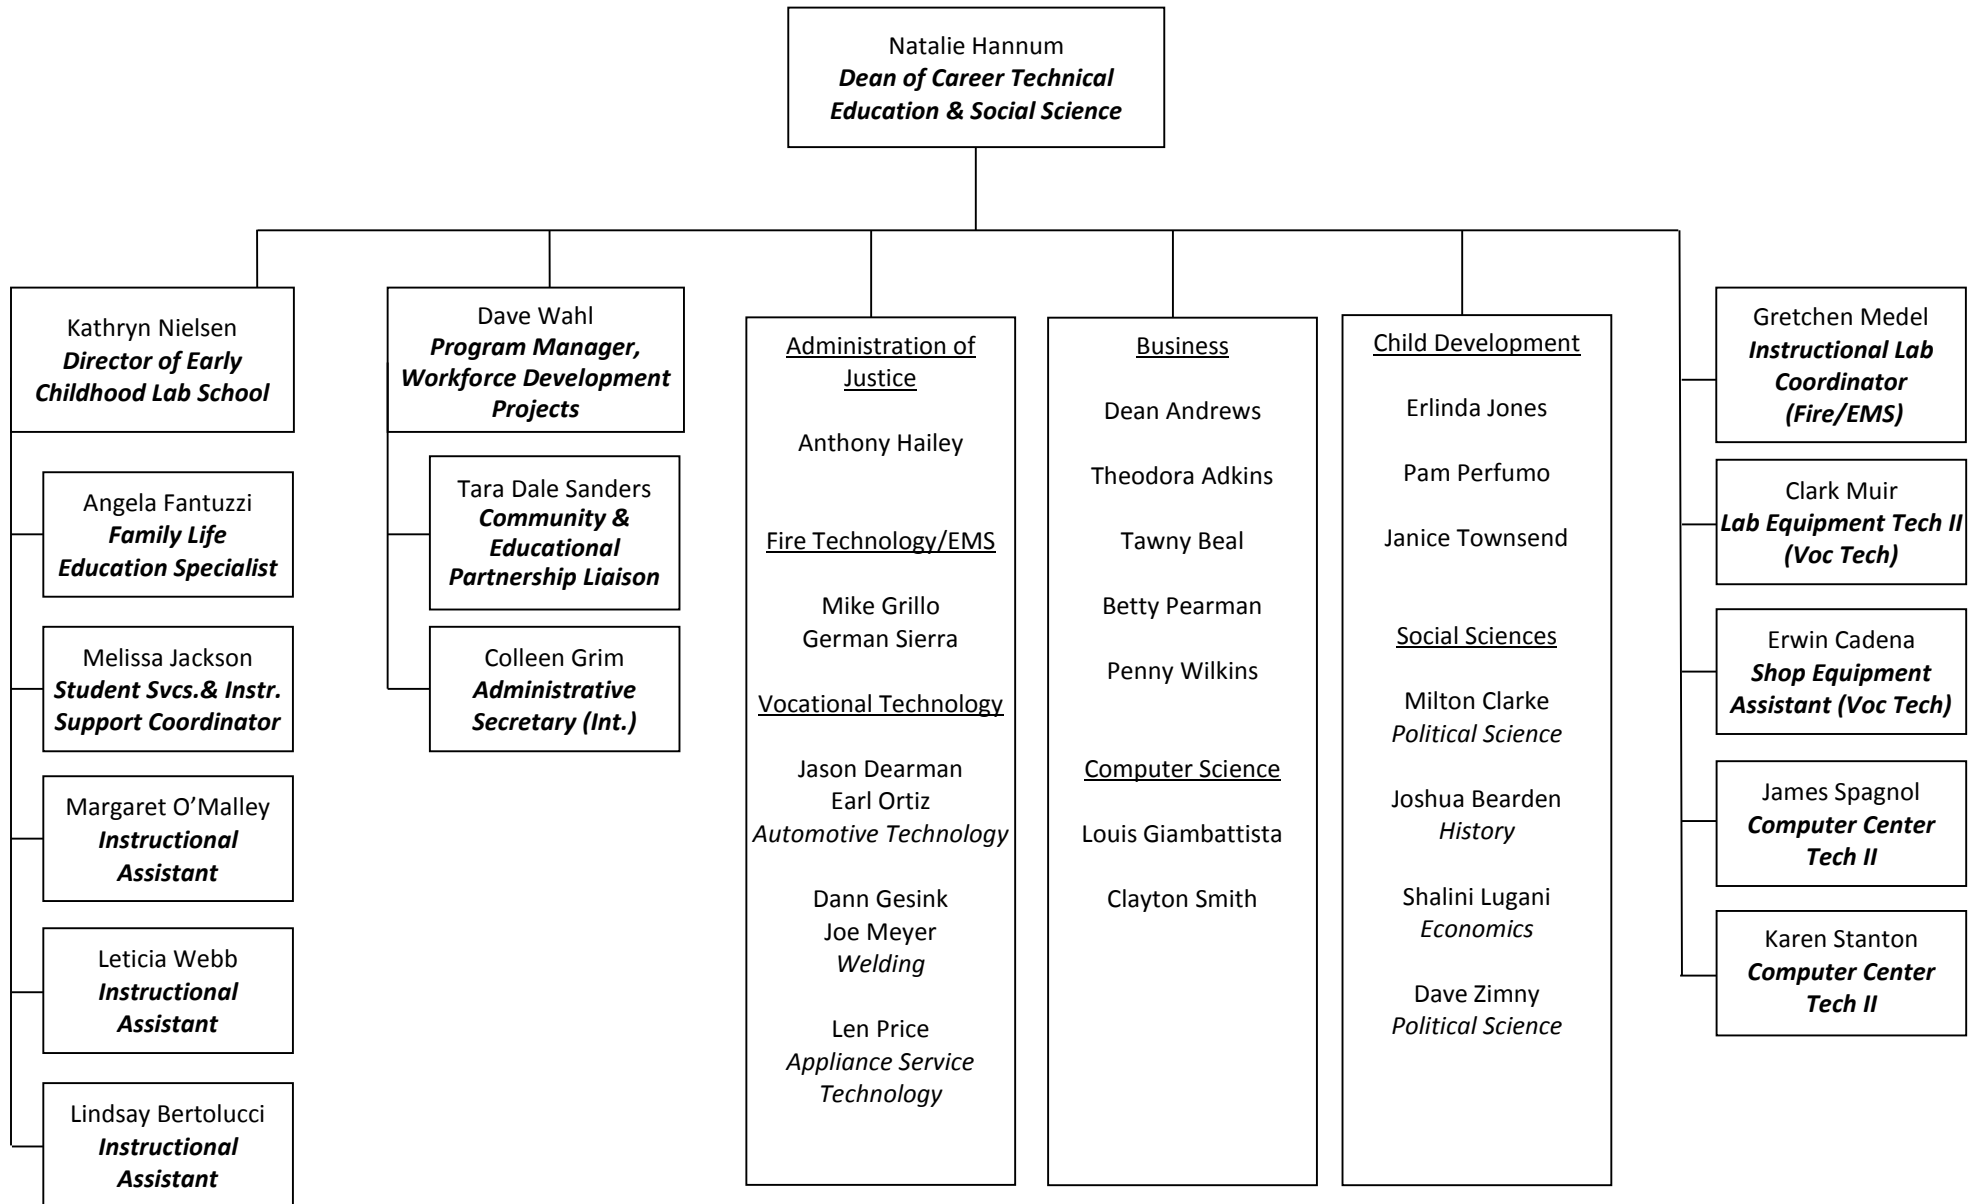

LOS MEDANOS COLLEGE

ADMINISTRATION

PRESIDENT'S OFFICE, DIRECT REPORTS & CABINET

OFFICE OF INSTRUCTION

CAREER TECHNICAL EDUCATION & SOCIAL SCIENCE

MATHEMATICS & SCIENCES

A'kilah Moore
Dean of Mathematics & Sciences

*FTE counted under Math Department

LOS MEDANOS
COLLEGE

LIBERAL ARTS

Nancy Ybarra
Dean of Liberal Arts

STUDENT SERVICES

*FTE counted under P.E. Department
†FTE counted under Philosophy Department

COUNSELING & STUDENT SUPPORT